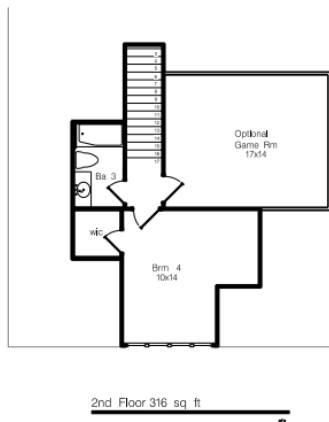

Tula 4BR Plan

Optional Game Room can be finished out for \$35,700

**Plan may vary. Plan subject to change without notice.
Plans are to be used for general purposes only.**