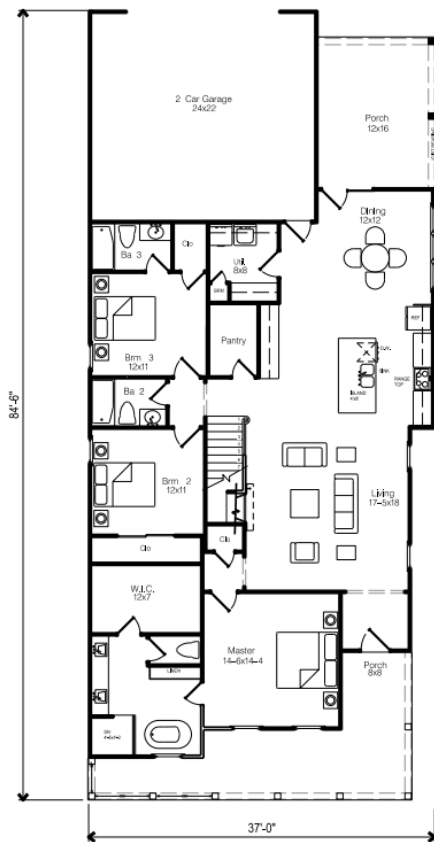

Tula 4BR Plan

Optional Game Room can be finished out for \$35,700

**Plan may vary. Plan subject to change without notice.
Plans are to be used for general purposes only.**